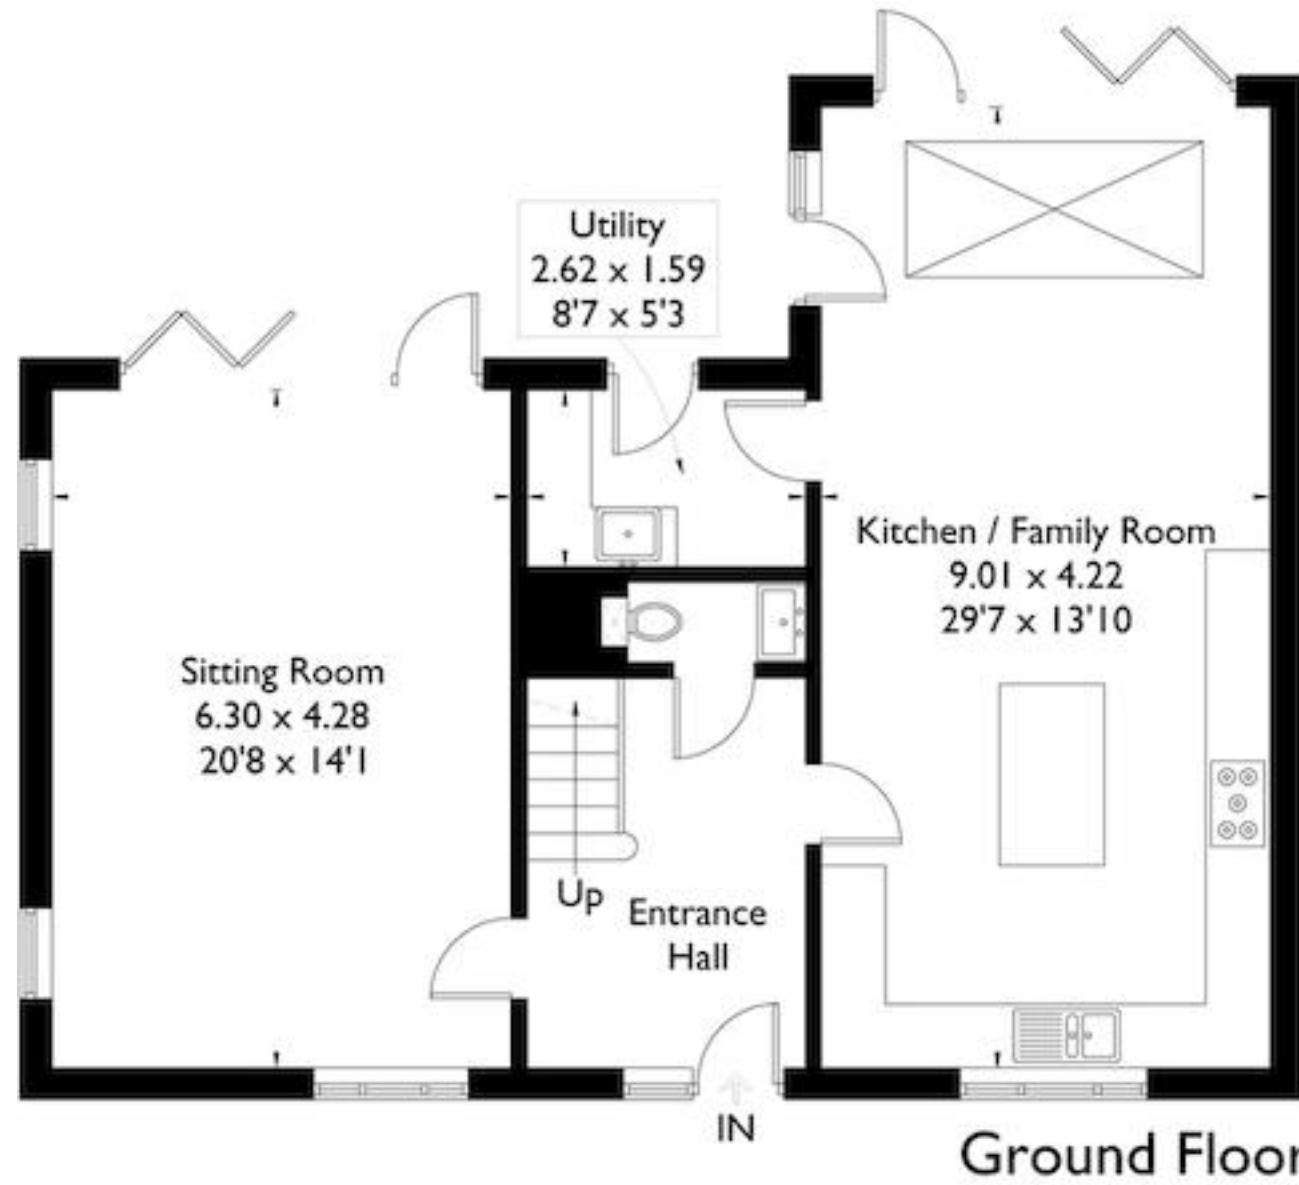

Roundbush Lane, Round Bush, Aldenham, Watford

Approximate Gross Internal Area
156.2 sq m / 1681 sq ft

 = Reduced headroom below 1.5m / 5'0